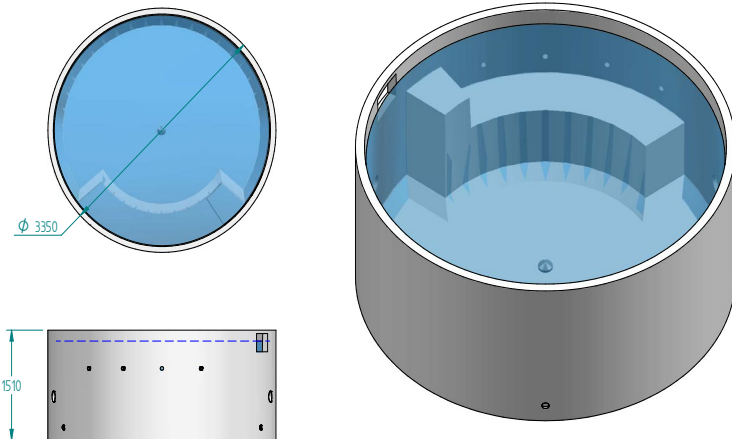

LUNA

8,800L Round - with seats

3,350mm diameter x 1,510mm high

THE LUNA CONCRETE PLUNGE POOL IS THE MOST POPULAR OPTION IN OUR ROUND POOL RANGE.

With seating included, this pool has a diameter of 3,350mm and a height of 1,510mm making it the perfect size for all your entertaining needs. With a spacious design, this pool can be installed above, semi in ground or fully in ground.

OVERALL DIMENSIONS:	3,350mm diameter x 1,510mm high
EXTERNAL HEIGHT:	1,510mm
INTERNAL HEIGHT:	1,395mm
WEIGHT SHELL ONLY:	6,313kg approx.
WEIGHT TILED: (Optional)	6,700kg approx.
TILE AREA:	21.01m ² approx.
WATER HEIGHT:	1,245mm
WATER VOLUME:	8,800L
EQUIPMENT BRAND:	Astral Pool

Aqualux Interior - Commercial grade Membrane interior.

Crystal Glass Interior- A stunning composite, hybrid crystal glass finish which features a tiled border for the pool along with tiled stepped border (when applicable) in your choice of ceramic or glass tiles.