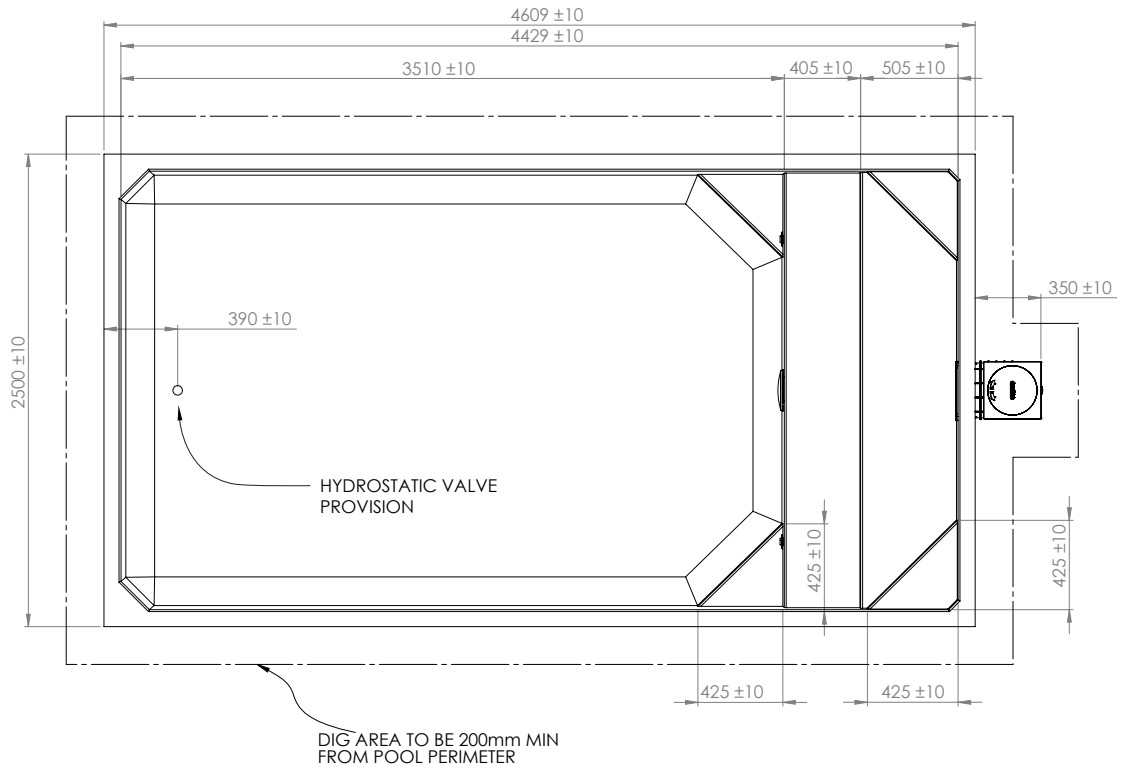

Original

Highly engineered concrete pool shell

High performance ecoFINISH interior

Spa electrics multi-coloured LED light

Poolrite innoSkim skimmer box

Pre-fitted hydrostatic valve

Two (2) pre-plumbed returns

Aerial View

Side View

Side Section View

Skimmer Box Detail