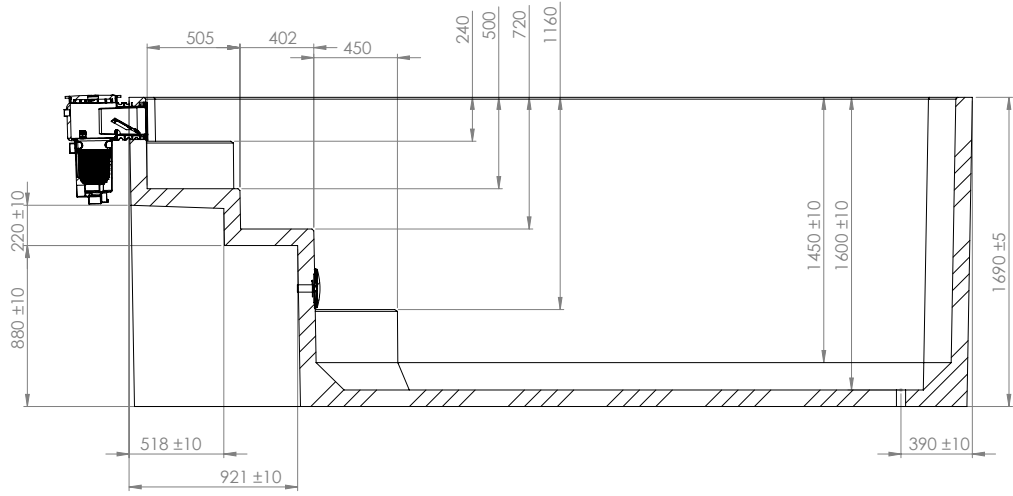

Original

Highly engineered concrete pool shell

High performance ecoFINISH interior

Spa electrics multi-coloured LED light

Poolrite innoSkim skimmer box

Pre-fitted hydrostatic valve

Two (2) pre-plumbed returns

Aerial View

Side View

Side Section View

Skimmer Box Detail