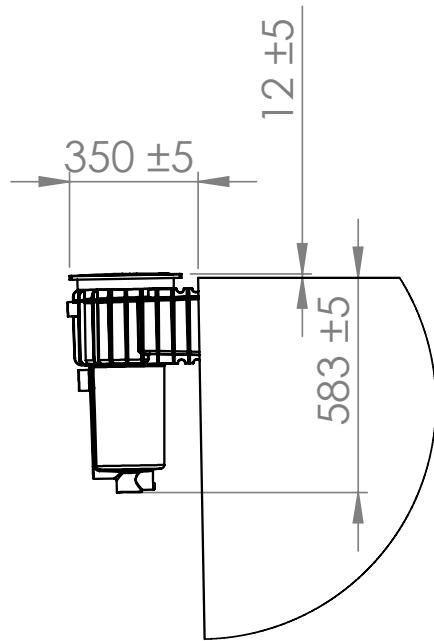

Original

Highly engineered concrete pool shell

High performance ecoFINISH interior

Spa electrics multi-coloured LED light

Poolrite innoSkim skimmer box

Pre-fitted hydrostatic valve

Two (2) pre-plumbed returns

Aerial View

Side View

Side Section View

Skimmer Box Detail