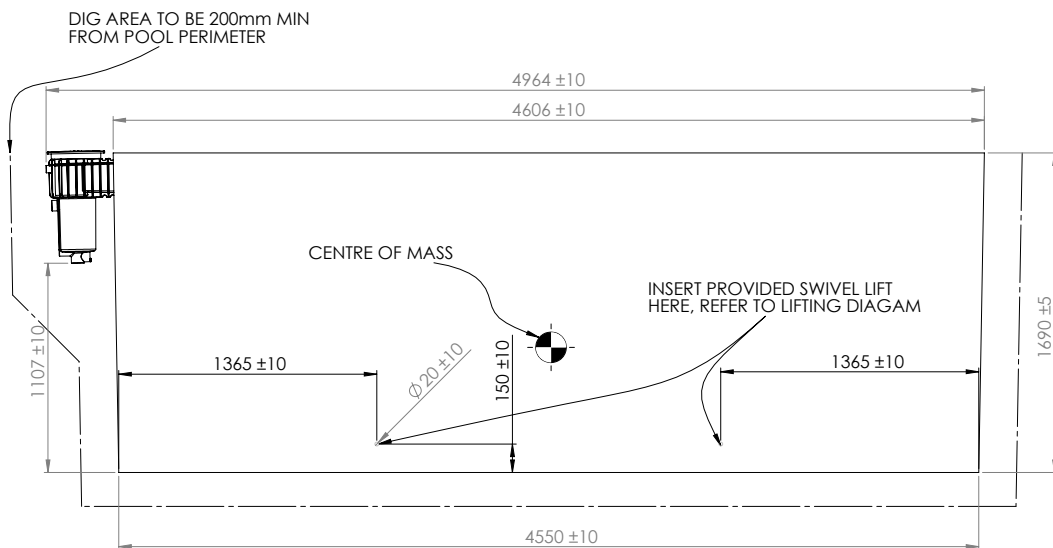

Original

Highly engineered concrete pool shell

High performance ecoFINISH interior

Spa electrics multi-coloured LED light

Poolrite innoSkim skimmer box

Pre-fitted hydrostatic valve

Two (2) pre-plumbed returns

Aerial View

Side View

Side Section View

Skimmer Box Detail