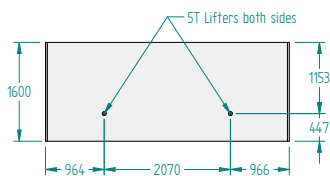

AQUARIUS

**8,600L Rectangle with seats
+ additional long bench seat
4,000mm x 2,300mm x 1,600mm**

THE AQUARIUS IS AN ENTERTAINER'S DREAM!

The Aquarius Plunge Pool is the largest pool in our range and boasts the most seats of any pool, making it the perfect choice for entertainers and families with young children! The vast size of this pool allows enough space for the whole family to enjoy with space for the children to play, and can seat 10 adults comfortably along the perfectly positioned bench seating.

OVERALL DIMENSIONS:

4,000mm length x
2,300mm width x
1,600mm high

EXTERNAL HEIGHT:

1,600mm

INTERNAL HEIGHT:

1,490mm

WEIGHT SHELL ONLY:

8,300kg approx.

WEIGHT TILED: (Optional)

9,000kg approx.

TILE AREA:

23m² approx.

WATER HEIGHT:

1,340mm

WATER VOLUME:

8,500L