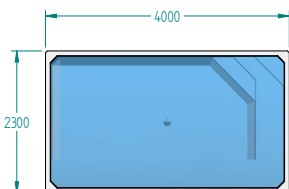

AQUARIUS

**8,600L Rectangle with seats
+ additional long bench seat
4,000mm x 2,300mm x 1,600mm**

THE AQUARIUS IS AN ENTERTAINER'S DREAM!

The Aquarius Plunge Pool is the largest pool in our range and boasts the most seats of any pool, making it the perfect choice for entertainers and families with young children! The vast size of this pool allows enough space for the whole family to enjoy with space for the children to play, and can seat 10 adults comfortably along the perfectly positioned bench seating.

OVERALL DIMENSIONS:

4,000mm length x
2,300mm width x
1,600mm high

EXTERNAL HEIGHT:

1,600mm

INTERNAL HEIGHT:

1,490mm

WEIGHT SHELL ONLY:

8,300kg approx.