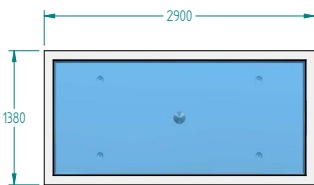

# DAWN

4,400L Rectangle - no seats

2,900mm x 1,380mm x 1,750mm

**MEASURING 2,900MM X 1,380MM WIDE X 1,750MM HIGH, THE DAWN IS THE SECOND SMALLEST OPTION IN OUR RECTANGLE PLUNGE POOL RANGE.**

This pool is the perfect option for those wanting to make a feature of their backyard with a pool but don't have space for a swimming pool. There are many install possibilities as this Plunge Pool can be installed above, semi in ground or fully in ground.

<b>OVERALL DIMENSIONS:</b>	2,900mm length x 1,380mm width x 1,750mm high
<b>EXTERNAL HEIGHT:</b>	1,750mm
<b>INTERNAL HEIGHT:</b>	1,600mm
<b>WEIGHT SHELL ONLY:</b>	4,916kg approx.
<b>WEIGHT TILED: (Optional)</b>	5,200kg approx.
<b>TILE AREA:</b>	15.10m <sup>2</sup> approx.
<b>WATER HEIGHT:</b>	1,450mm
<b>WATER VOLUME:</b>	4,400L
<b>EQUIPMENT BRAND:</b>	Astral Pool