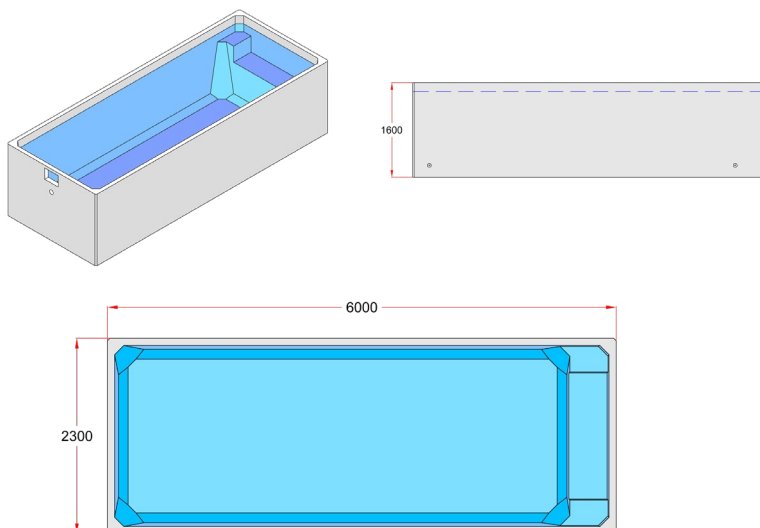

POLARIS

15,578L Rectangle- with seat
6,000mm x 2,300mm x 1,600mm

THE POLARIS IS ONE OF THE LARGEST POOLS WE HAVE AVAILABLE IN OUR RECTANGLE POOL RANGE. THE PERFECT ADDITION FOR YOUR BACKYARD!

Measuring 6m x 2.3m x 1.6m our Polaris Plunge Pool is the largest pool available in our range. Designed for those wanting a large Plunge Pool, the Polaris features a step and seating area at the short end of the pool making it the perfect pool size for the family.

OVERALL DIMENSIONS:	6,000mm length x 2,300mm width x 1,600mm high
EXTERNAL HEIGHT:	1,600mm
INTERNAL HEIGHT:	1,490mm
WEIGHT SHELL ONLY:	10,276kg approx.
WEIGHT TILED: (Optional)	10,696kg approx.
TILE AREA:	33.26m ² approx.
WATER HEIGHT: (based on middle of skimmer)	1,340mm
WATER VOLUME:	15,578L
EQUIPMENT BRAND:	Fluidra